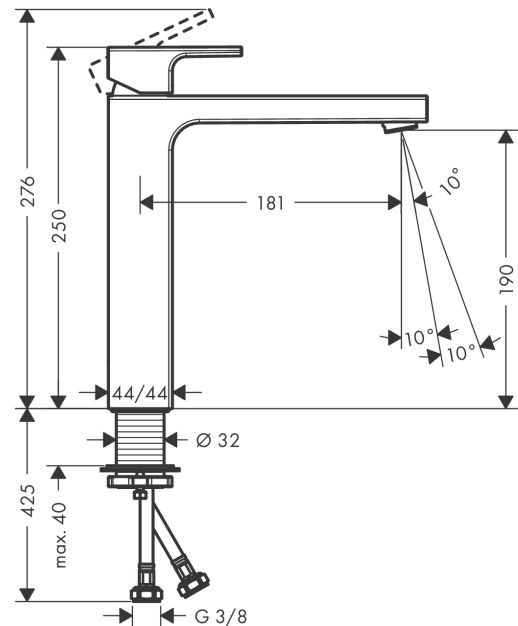

##### product features

- ComfortZone 190
- projection 181 mm
- spray type: normal spray
- swiveling spray former
- maximum flow rate at 3 bar: 5 l/min
- ceramic cartridge
- with isolated water conduction - without contact with nickel and lead
- suitable for continuous flow water heaters
- connection type: G 3/8 connections
- connection dimension: DN15

#### Scale drawing